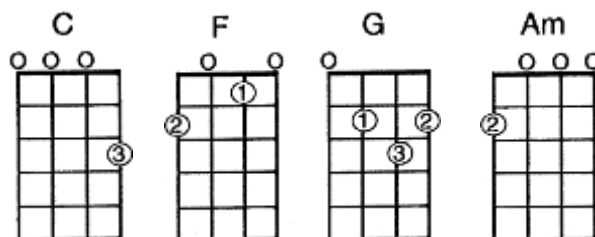

MY ISLAND HOME

Neil Murray

C F C
 Six years I've been in the city
F C
 Every night I dream of the sea
C F C
 They say home is where you find it
G F C
 Will this place ever satisfy me

C F C
 For I come from the salt water people
F C
 We always live by the sea
C F C
 Now I'm down here living in the city
G F C
 With my man and a family

CHORUS: Am C
 My island home, my island home
G F C
 My island home, is waiting for me x 2

BRIDGE

Am G C
 In the evening the dry wind blows
C F
 From the hills and across the plains
Am G C
 I close my eyes and I'm standing
C F
 In a boat on the sea again
Am G C
 And I'm holding that long turtle spear
C F
 And I feel I'm close now to where it must be
G F C
 My island home is waiting for me

C F C
 For I come from the salt water people
F C
 We always live by the sea
C F C
 Now i'm down here living in the city
G F C
 With my man and a family

CHORUS (twice)