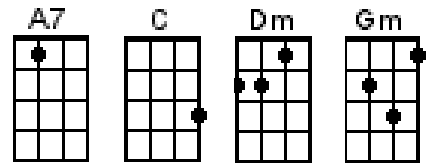

# Bun e Vinul

7-8 time

1 2 1 2 1 2 3  
Apple Apple Pineapple

/Dm /Gm /A7 /Dm / x2  
 /Gm /C /A7 /Dm / x2

Musical notation for the first system, featuring a treble clef, a 7/8 time signature, and a key signature of one flat. The melody consists of eighth and quarter notes. The guitar accompaniment is shown in a separate staff with fret numbers (0-3) and a 7/8 time signature.

Musical notation for the second system, continuing the melody and accompaniment from the first system.

Musical notation for the third system, continuing the melody and accompaniment. The key signature changes to one sharp (F#) in the second measure.

Musical notation for the fourth system, concluding the piece with a double bar line and repeat dots.