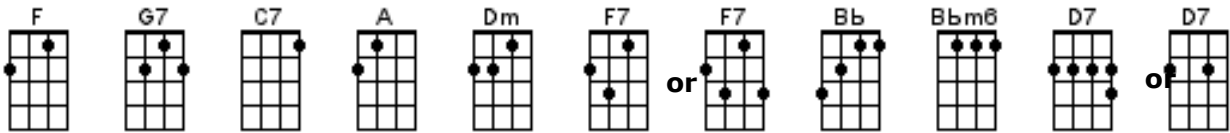

LOVE ME TENDER

Picking pattern

G	-T-----	T-----	T-----	T-----	T-----	T-----	T-----	(thumb)
C	-1-----	1-----	1-----	1-----	1-----	1-----	1-----	1----- (1 st finger)
E	-2-----	2-----	2-----	2-----	2-----	2-----	2-----	2----- (2 nd finger)
A	-3-----	3-----	3-----	3-----	3-----	3-----	3-----	3----- (3 rd finger)
F			G7			C7		F
	Love me	tend - er,	love me	sweet;	ne -	ver let me	go ...	

F G7 C7 F
Love me tender, love me sweet; never let me go

F G7 C7 F
You have made my life complete, and I love you so

F A Dm F7 Bb Bbm6 F
Love me tender, love me true; all my dreams fulfill

F D7 G7 C7 F
For, my darling, I love you, and I always will

F G7 C7 F
Love me tender love me long take me to your heart

F G7 C7 F
For it's there that I belong, and we'll never part

F A Dm F7 Bb Bbm6 F
Love me tender, love me true, all my dreams fulfill

F D7 G7 C7 F
For, my darling, I love you, and I always will

C A7 D7 G7 C
 For, my darling, I love you, and I always will

C D7 G7 C
 Love me tender love me long take me to your heart

C D7 G7 C
 For it's there that I belong, and we'll never part

C E Am C7 F Fm6 C
 Love me tender, love me true, all my dreams fulfill