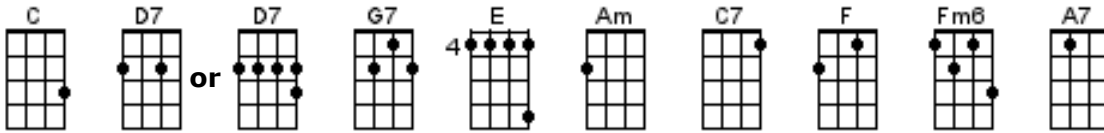

F G7 C7 F
Love me tender love me long take me to your heart

F G7 C7 F
For it's there that I belong, and we'll never part

F A Dm F7 Bb Bbm6 F
Love me tender, love me true, all my dreams fulfill

F D7 G7 C7 F
For, my darling, I love you, and I always will

F G7 C7 F
Love me tender, love me dear; tell me you are mine

F G7 C7 F
I'll be yours for all the years, till the end of time

F A Dm F7 Bb Bbm6 F
Love me tender, love me true; all my dreams fulfill

F D7 G7 C7 F
For, my darling, I love you, and I always will

F D7 G7 C7 F
For, my darling, I love you, and I always will

LOVE ME TENDER

Picking pattern

G		T	-----	T	-----	T	-----	T	-----	T	-----	T	-----	T	-----	T	-----	(thumb)		
C		1	-----	1	-----	1	-----	1	-----	1	-----	1	-----	1	-----	1	-----	1	-----	(1 st finger)
E		2	-----	2	-----	2	-----	2	-----	2	-----	2	-----	2	-----	2	-----	2	-----	(2 nd finger)
A		3	-----	3	-----	3	-----	3	-----	3	-----	3	-----	3	-----	3	-----	3	-----	(3 rd finger)