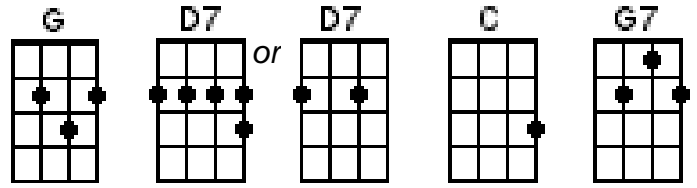

Bad Moon Rising

Creedence Clearwater Revival

[G] I see the [D7] bad [C] moon a[G]rising
 [G] I see [D7] trouble [C] on the [G] way
 [G] I see [D7] earth[C]quakes and [G] lightning
 [G] I see [D7] bad [C] times to[G]day [G7]*

Chorus:

[C] Don't go around tonight
 Well it's [G] bound to take your life
 [D7] There's a [C] bad moon on the [G] rise

[G] I hear [D7] hurri[C]canes [G]blowing
 [G] I know the [D7] end is [C] coming [G] soon
 [G] I fear [D7] rivers [C] over [G] flowing
 [G] I hear the [D7] voice of [C] rage and [G] ruin [G7]*

Chorus

Instrumental verse:

Chorus

[G] Hope you [D7] got your [C] things to[G]gether
 [G] Hope you are [D7] quite pre[C]pared to [G] die
 [G] Looks like we're [D7] in for [C] nasty [G] weather
 [G] One eye is [D7] taken [C] for an [G] eye [G7]*