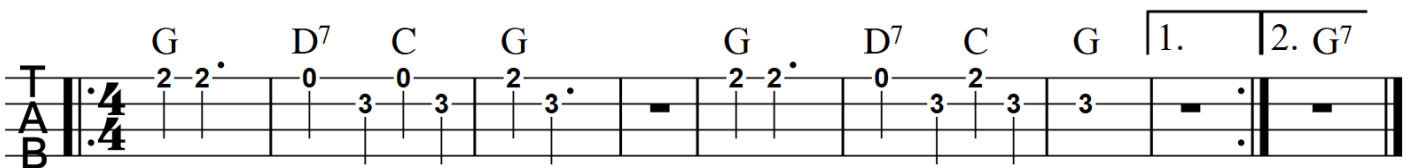

[G] I see the [D7] bad [C] moon a[G]rising
[G] I see [D7] trouble [C] on the [G] way
[G] I see [D7] earth[C]quakes and [G] lightning
[G] I see [D7] bad [C] times to[G]day [G7]*

Chorus:

[C] Don't go around tonight
Well it's [G] bound to take your life
[D7] There's a [C] bad moon on the [G] rise

[G] I hear [D7] hurri[C]canes [G]blowing
[G] I know the [D7] end is [C] coming [G] soon
[G] I fear [D7] rivers [C] over [G] flowing
[G] I hear the [D7] voice of [C] rage and [G] ruin [G7]*

Chorus

Instrumental verse: