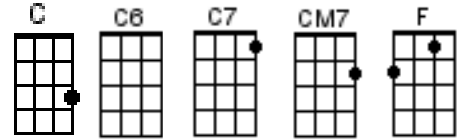

# THE ANNIVERSARY WALTZ

**C (G7 C) (G7 C)**  
Tell me I may always dance

**C6 Dm G7**  
The Anniversary Waltz with you

**Dm G7 (Dm6 G7)**  
Tell me this is real romance

**Dm G7 C6**  
An anniversary dream come true

**C7 F G7**  
Let this be the anthem to our future years

**D7 Cmaj7 G+**  
To millions of smiles and a few little tears

**C (G7 C) A7**  
May I always listen to

**D7 G7 (G7+) C (G7)**  
The Anniversary Waltz with you

Musical notation for 'The Anniversary Waltz' in standard guitar notation. The piece is in 3/4 time and consists of 32 measures. Chords are indicated above the staff, and fret numbers are shown below the staff. The notation includes a key signature of one flat (Bb) and a common time signature of 3/4. The piece ends with a double bar line and repeat dots.