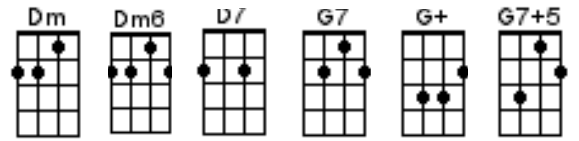

# THE ANNIVERSARY WALTZ

**C (G7 C) (G7 C)**  
Tell me I may always dance

**C6 Dm G7**  
The Anniversary Waltz with you

**Dm G7 (Dm6 G7)**  
Tell me this is real romance

**Dm G7 C6**  
An anniversary dream come true

**C7 F G7**  
Let this be the anthem to our future years

**D7 Cmaj7 G+**  
To millions of smiles and a few little tears

**C (G7 C) A7**  
May I always listen to

**D7 G7 (G7+) C (G7)**  
The Anniversary Waltz with you

Musical notation for 'The Anniversary Waltz' in standard guitar notation. The piece is in 3/4 time and consists of 32 measures. Chords are indicated above the staff, and fret numbers are shown below the staff. The notation includes a key signature of one flat (Bb) and a common time signature of 3/4. The piece ends with a double bar line and repeat dots.