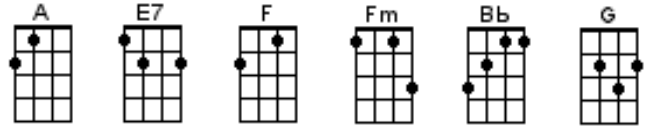

# SPACE ODDITY David Bowie

Introduction: Fmaj7 Em Fmaj7 Em

C Em

Ground Control to Major Tom

C Em

Ground Control to Major Tom

Am Am/G D

Take your protein pills and put your helmet on

C Em

Ground Control to Major Tom (Ten, Nine, Eight, Seven, Six)

C Em

Commencing countdown engines on (Five, Four, Three)

Am Am/G D

Check ignition and may God's love be with you (Two, One, Liftoff)

C E7

This is Ground Control to Major Tom