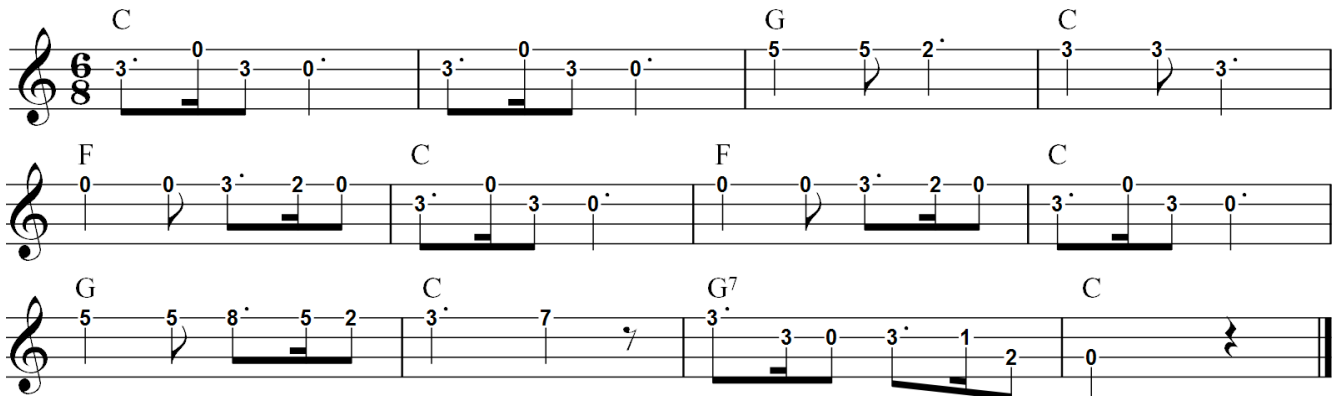

SILENT NIGHT

Franz Gruber

Strumming pattern

/ ↓ ↓ ↑ ↓ ↑ / ↓ ↓ ↑ ↓ ↑ /
 1 2* & 3 & 1 2* & 3 &

*: Slow strum over the strings

C
 Silent night, holy night
G C C7
 All is calm, all is bright
F C
 Round yon Virgin, mother and child
F C
 Holy Infant so tender and mild,
G C
 Sleep in heavenly peace,
C G7 C
 Sleep in heavenly peace.

Suggested picking pattern (for C chord)

G	-0-----	(thumb)
C	----0-----0-	(1 st finger)
E	----0-----0---	(2 nd finger)
A	-----3-----	(3 rd finger)

C
 Silent night, holy night!
G C C7
 Shepherds quake at the sight.
F C
 Glories stream from heaven afar
F C
 Heavenly hosts sing Alleluia,
G C
 Christ the Saviour is born!
C G7 C
 Christ the Saviour is born.

C
 Silent night, holy night!
G C C7
 Son of God love's pure light.
F C
 Radiant beams from Thy holy face
F C
 With the dawn of redeeming grace,
G C
 Jesus Lord, at Thy birth.
C G7 C
 Jesus Lord, at Thy birth.