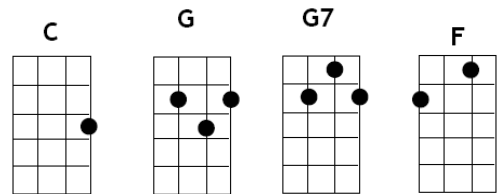

SILENT NIGHT

Franz Gruber

Strumming pattern

/ ↓ ↓ ↑ ↓ ↑ / ↓ ↓ ↑ ↓ ↑ /
 1 2* & 3 & 1 2* & 3 &

*: Slow strum over the strings

C
 Silent night, holy night
G C C7
 All is calm, all is bright
F C
 Round yon Virgin, mother and child
F C
 Holy Infant so tender and mild,
G C
 Sleep in heavenly peace,
C G7 C
 Sleep in heavenly peace.

Suggested picking pattern (for C chord)

G	-0-----	(thumb)
C	----0-----0-	(1 st finger)
E	----0-----0---	(2 nd finger)
A	-----3-----	(3 rd finger)

C
 Silent night, holy night!
G C C7
 Shepherds quake at the sight.
F C
 Glories stream from heaven afar
F C
 Heavenly hosts sing Alleluia,
G C
 Christ the Saviour is born!
C G7 C
 Christ the Saviour is born.

C
 Silent night, holy night!
G C C7
 Son of God love's pure light.
F C
 Radiant beams from Thy holy face
F C
 With the dawn of redeeming grace,
G C
 Jesus Lord, at Thy birth.
C G7 C
 Jesus Lord, at Thy birth.