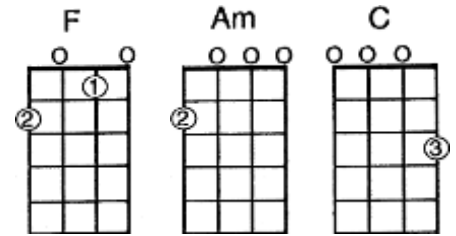

RHIANNON

Stevie Nicks (Fleetwood Mac)

INTRO & RIFF (play under first 2 lines of verses and all chorus)

Am F
 Rhiannon rings like a bell through the night, and wouldn't you love to love her?
 Am F
 Takes to the sky like a bird in flight. And who will be her lover?
 C F
 All your life you've never seen a woman taken by the wind.
 C F
 Would you stay if she promised to you heaven? Will you ever win?

Am F
 She is like a cat in the dark. Then she is the darkness.
 Am F
 She rules her life like a fine skylark, when the sky is starless.
 C F
 All your life you've never seen a woman taken by the wind.
 C F
 Would you stay if she promised to you heaven? Will you ever win? Will you ever win?

CHORUS:

Rhi-a — nnon Rhi-a — nnon

Rhi-a — nnon Rhi-a — nnon

Am F
 She rings like a bell through the night, and wouldn't you love to love her?
 Am F
 She rules her life like a bird in flight, and who will be her lover?
 C F
 All your life you've never seen a woman taken by the wind.
 C F
 Would you stay if she promised to you heaven? Will you ever win? Will you ever win?