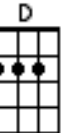

# THE PUSHBIKE SONG

C

SHHOO OO OO SHHOO AHH SHHOO OO OOSHOO AHH

C  
Riding along on a pushbike honey when I noticed you  
Riding down town in a hurry honey down south avenue

D G  
You looked so pretty as you were riding along  
D G F G  
You looked so pretty as you were singing this so-o-ong

C  
SHHOO- OO OO. SHH - AHH SHHOO- OO OO. SHH - AHH

C  
Well I put on the speed & I tried catching up but you were peddling harder too  
Riding along like a hurricane honey spinning out of view

D G  
You looked so pretty as you were riding along  
D G F G  
You looked so pretty as you were singing this so-o-ong. Sing this song

## CHORUS:

C  
Round round wheels go around round round  
Bb  
Down up pedals down up down  
C  
But I've got to get across to the other side of town  
Bb F G  
Before the sun goes down Hey hey

C  
SHHOO- OO OO. SHH - AHH SHHOO- OO OO. SHH - AHH

C  
And now we're riding along on a bicycle honey that's a bicycle built for two  
I'm looking at my honey in the rear view mirror now I've got a better view

D G  
You looked so pretty as you were riding along  
D G F G  
You looked so pretty as you were singing this so-o-ong. Sing this song