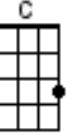

# THE PUSHBIKE SONG

C

SHHOO OO OO SHHOO AHH SHHOO OO OOSHOO AHH

C  
Riding along on a pushbike honey when I noticed you  
Riding down town in a hurry honey down south avenue

D G  
You looked so pretty as you were riding along  
D G F G  
You looked so pretty as you were singing this so-o-ong

C  
SHHOO- OO OO. SHH - AHH SHHOO- OO OO. SHH - AHH

C  
Well I put on the speed & I tried catching up but you were peddling harder too  
Riding along like a hurricane honey spinning out of view

D G  
You looked so pretty as you were riding along  
D G F G  
You looked so pretty as you were singing this so-o-ong. Sing this song

## CHORUS:

C  
Round round wheels go around round round  
Bb  
Down up pedals down up down  
C  
But I've got to get across to the other side of town  
Bb F G  
Before the sun goes down Hey hey

C  
SHHOO- OO OO. SHH - AHH SHHOO- OO OO. SHH - AHH

C  
And now we're riding along on a bicycle honey that's a bicycle built for two  
I'm looking at my honey in the rear view mirror now I've got a better view

D G  
You looked so pretty as you were riding along  
D G F G  
You looked so pretty as you were singing this so-o-ong. Sing this song