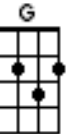

# THE PUSHBIKE SONG

C

SHHOO OO OO SHHOO AHH SHHOO OO OOSHOO AHH

C  
Riding along on a pushbike honey when I noticed you  
Riding down town in a hurry honey down south avenue

D G  
You looked so pretty as you were riding along  
D G F G  
You looked so pretty as you were singing this so-o-ong

C  
SHHOO- OO OO. SHH - AHH SHHOO- OO OO. SHH - AHH

C  
Well I put on the speed & I tried catching up but you were peddling harder too  
Riding along like a hurricane honey spinning out of view

D G  
You looked so pretty as you were riding along  
D G F G  
You looked so pretty as you were singing this so-o-ong. Sing this song

## CHORUS:

C  
Round round wheels go around round round  
Bb  
Down up pedals down up down  
C  
But I've got to get across to the other side of town  
Bb F G  
Before the sun goes down Hey hey

C  
SHHOO- OO OO. SHH - AHH SHHOO- OO OO. SHH - AHH

C  
And now we're riding along on a bicycle honey that's a bicycle built for two  
I'm looking at my honey in the rear view mirror now I've got a better view

D G  
You looked so pretty as you were riding along  
D G F G  
You looked so pretty as you were singing this so-o-ong. Sing this song