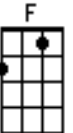

# THE PUSHBIKE SONG

C

SHHOO OO OO SHHOO AHH SHHOO OO OOSHOO AHH

C  
Riding along on a pushbike honey when I noticed you  
Riding down town in a hurry honey down south avenue

D G  
You looked so pretty as you were riding along  
D G F G  
You looked so pretty as you were singing this so-o-ong

C  
SHHOO- OO OO. SHH - AHH SHHOO- OO OO. SHH - AHH

C  
Well I put on the speed & I tried catching up but you were peddling harder too  
Riding along like a hurricane honey spinning out of view

D G  
You looked so pretty as you were riding along  
D G F G  
You looked so pretty as you were singing this so-o-ong. Sing this song

## CHORUS:

C  
Round round wheels go around round round  
Bb  
Down up pedals down up down  
C  
But I've got to get across to the other side of town  
Bb F G  
Before the sun goes down Hey hey

C  
SHHOO- OO OO. SHH - AHH SHHOO- OO OO. SHH - AHH

C  
And now we're riding along on a bicycle honey that's a bicycle built for two  
I'm looking at my honey in the rear view mirror now I've got a better view

D G  
You looked so pretty as you were riding along  
D G F G  
You looked so pretty as you were singing this so-o-ong. Sing this song