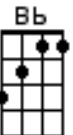

# THE PUSHBIKE SONG

C

SHHOO OO OO SHHOO AHH SHHOO OO OOSHOO AHH

C  
Riding along on a pushbike honey when I noticed you  
Riding down town in a hurry honey down south avenue

D G  
You looked so pretty as you were riding along  
D G F G  
You looked so pretty as you were singing this so-o-ong

C  
SHHOO- OO OO. SHH - AHH SHHOO- OO OO. SHH - AHH

C  
Well I put on the speed & I tried catching up but you were peddling harder too  
Riding along like a hurricane honey spinning out of view

D G  
You looked so pretty as you were riding along  
D G F G  
You looked so pretty as you were singing this so-o-ong. Sing this song

## CHORUS:

C  
Round round wheels go around round round  
Bb  
Down up pedals down up down  
C  
But I've got to get across to the other side of town  
Bb F G  
Before the sun goes down Hey hey

C  
SHHOO- OO OO. SHH - AHH SHHOO- OO OO. SHH - AHH

C  
And now we're riding along on a bicycle honey that's a bicycle built for two  
I'm looking at my honey in the rear view mirror now I've got a better view

D G  
You looked so pretty as you were riding along  
D G F G  
You looked so pretty as you were singing this so-o-ong. Sing this song