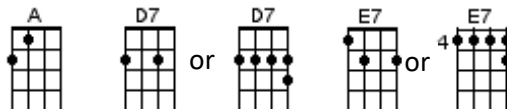

# JOHNNY B GOODE

Chuck Berry

Deep [A] down in Louisiana close to New Orleans  
 Way [A] back up in the woods among the evergreens  
 There [D7] stood a log cabin made of earth and wood  
 Where there [A] lived a country boy named Johnny B Goode  
 Who [E7] never ever learned to read or write so well  
 But he could [A] play the ukulele like a ringin' a bell

*These optional riffs can be played by a second (group of) player(s)*

*Advanced players can add these extra notes to the chord.*

*Riffs for the A & D7 chords can also be played in verses (not line 5)*

He used to [A] carry his uke in a gunny sack  
 And [A] sit beneath a tree by the railroad track  
 An' [D7] engineers would see him sitting in the shade  
 [A] Strummin' to the rhythm that the drivers made  
 [E7] People passing by... they would stop and say  
 Oh [A] my but that little country boy can play