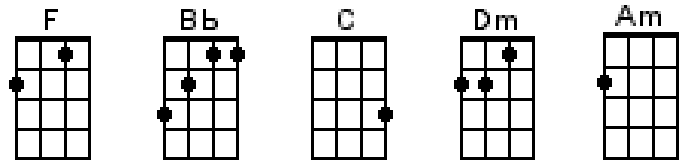

INISHEER

Thomas Walsh

First line of guitar tablature. Chords: F, Bb, C. Time signature: 3/4. Fingering: 0, 3, 0, 3, 0, 3, 2, 3, 0, 3, 1.

Second line of guitar tablature. Chords: F, Bb, C, 1. F. Fingering: 0, 3, 0, 3, 0, 3, 1, 0, 3, 1, 0, 1, 0.

Third line of guitar tablature. Chords: 2. F, Dm, Am, Bb. Fingering: 1, 3, 0, 3, 5, 7, 5, 3, 0, 3, 8, 7, 5, 3, 0, 1, 3.

Fourth line of guitar tablature. Chords: Dm, Dm, Am, Bb, C, F. Fingering: 5, 3, 0, 3, 5, 7, 5, 3, 0, 3, 1, 0, 3, 1, 0, 1, 3, 0, 3.

Fifth line of guitar tablature. Chords: Dm, Am, Bb, Dm. Fingering: 5, 7, 5, 3, 0, 3, 8, 7, 5, 3, 0, 1, 3, 5, 3, 0, 3.

Sixth line of guitar tablature. Chords: Dm, Am, Bb, C, F. Fingering: 5, 7, 5, 3, 0, 3, 1, 0, 3, 1, 0, 1, 0.