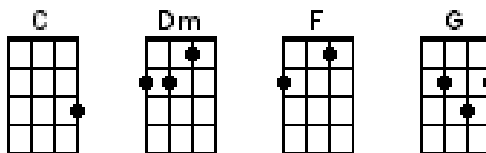

CATCH MY DISEASE

Ben Lee

C Dm
My head is a box filled with nothing
F G
And that's the way I like it
C Dm
My garden's a secret compartment
F G
And that's the way I like it, and that's the way I like it
C Dm
Your body's a dream that turns violent
F G
And that's the way I like it, and that's the way I like it
C Dm
The winter is long in the city
F G
And that's the way I like it

C Dm F G
So please
C Dm F G
Baby please
C Dm F G
Open your heart
C Dm F G
Catch my disease

C Dm
I was backstage in Pomona
F G
And that's the way I like it
C Dm
She drank beer with coca-cola
F G
And that's the way I like it, and that's the way I like it
C Dm
She'd tell me about the winds from Santa Ana
F G
And that's the way I like it, and that's the way I like it
C Dm
She told me she'd love me like fireworks
F G
And that's the way I like it

C Dm F G
So please
C Dm F G
Baby please
C Dm F G
Open your eyes
C Dm F G
Catch my disease

C Dm F G
So please
C Dm F G
Baby please
C Dm F G
C'mon
C Dm F G
Catch my disease

C Dm
They play Good Charlotte on the radio
F G
And that's the way I like it
C Dm
They play Sleepy Jackson on the radio
F G
And that's the way I like it, and that's the way I like it
C Dm
I hear Beyonce on the radio
F G
And that's the way I like it, and that's the way I like it
C Dm
They don't play me on the radio
F G
But that's the way I like it

C Dm F G
So please
C Dm F G
Baby please
C Dm F G
Open your heart
C Dm F G
Catch my disease

C Dm F G
So please
C Dm F G
Baby please
C Dm F G
C'mon
C Dm F G
Catch my disease

C Dm F G
Catch my disease (*na na na na na na na*)
C Dm F G
Catch my disease (*na na na na na na na*)
C Dm F G
Catch my disease (*na na na na na na na*)
C Dm F G
Catch my disease (*na na na na na na na*)
C Dm F G
(na na na na na na na)
(repeat/fade)