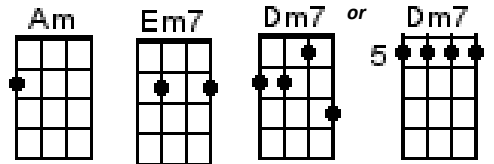

AIN'T NO SUNSHINE Bill Withers

(no chord) Am Em7 Am
 Ain't no sunshine when she's gone
 Em7 Am Em7 Am
 It's not warm when she's away
 Em7 Dm7
 Ain't no sunshine when she's gone
 Am
 And she's always gone too long
 Em7 Am Em7 Am
 Anytime she goes away

(no chord) Am Em7 Am
 Wonder this time where she's gone
 Em7 Am Em7 Am
 Wonder if she's gone to stay
 Em7 Dm7
 Ain't no sunshine when she's gone
 Am
 And this house just ain't no home
 Em7 Am Em7 Am
 Anytime she goes away

Modified 'bass' riff during "I know" bit

(no chord)
 Hey, I ought to leave the young thing alone,
 Am Em7 Am
 But ain't no sunshine when she's gone
 Em7 Am Em7 Am
 Ain't no sunshine when she's gone
 Em7 Am Em7 Am
 Only darkness everyday
 Em7 Dm7
 Ain't no sunshine when she's gone
 Am
 And this house just ain't no home
 Em7 Am Em7 Am
 Anytime she goes away
 Em7 Am Em7 Am
 Anytime she goes away

Repeat line 3 more times

'Bass' riff:

Ain't no sunshine when she's gone

It's not warm when she's away

Ain't no sunshine when she's gone & she's always gone too long Any time she goes away